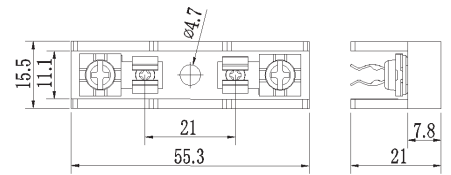

1P Fuse blocks

CF1-1PA

Electrical Rating	10A, 250V
Housing Material	Phenolic, Black
Poles	1 Pole

2P Fuse blocks

CF1-2PA

Electrical Rating	10A, 250V
Housing Material	Phenolic, Black
Poles	2 Poles

1P Din Rail Fuse blocks

CF2-1PA

Electrical Rating	10A, 250V
Housing Material	PC, Black
Poles	1 Pole