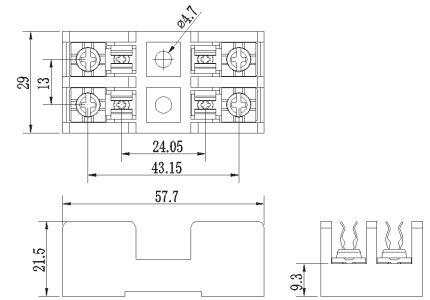

1P Fuse blocks

CF1-1PA

Electrical Rating	10A, 250V
Housing Material	Phenolic, Black
Poles	1 Pole

2P Fuse blocks

CF1-2PA

Electrical Rating	10A, 250V
Housing Material	Phenolic, Black
Poles	2 Poles

1P Din Rail Fuse blocks

CF2-1PA

Electrical Rating	10A, 250V
Housing Material	PC, Black
Poles	1 Pole