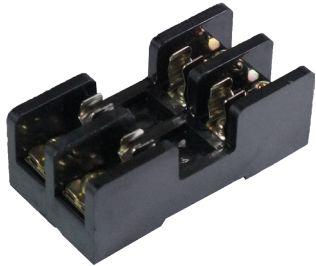

1P Fuse blocks

CF1-1PA

Electrical Rating	10A, 250V
Housing Material	Phenolic, Black
Poles	1 Pole

2P Fuse blocks

CF1-2PA

Electrical Rating	10A, 250V
Housing Material	Phenolic, Black
Poles	2 Poles

1P Din Rail Fuse blocks

CF2-1PA

Electrical Rating	10A, 250V
Housing Material	PC, Black
Poles	1 Pole