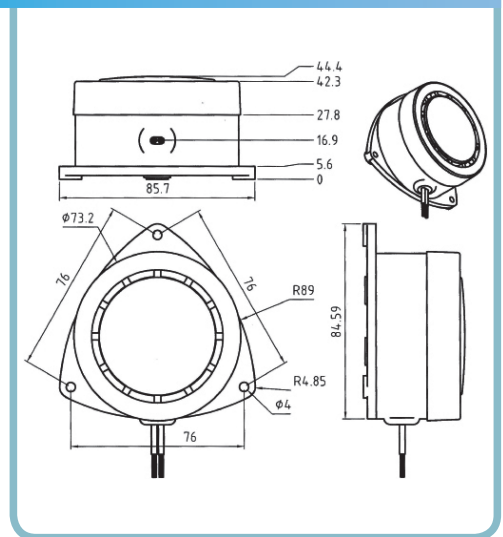

30mm Mounting Buzzer

CA1 Series

Mmdel Number	Voltage	db
CA1-A024	AC24V	75
CA1-A110	AC110V	75
CA1-A220	AC220V	75
CA1-D006	DC6V	75
CA1-D012	DC12V	75
CA1-D024	DC24V	75
CA1-D048	DC48V	75

- Body Material: ABS
- Volume: Over than 75 db
- Packaging Detail: 2 piece / inner box; 200 pcs / carton

Surface Mounting Buzzer

CA2 Series

Mmdel Number	Voltage	db
CA2-A024	AC24V	80
CA2-A110	AC110V	80
CA2-A220	AC220V	80
CA2-D006	DC6V	80
CA2-D012	DC12V	80
CA2-D024	DC24V	80
CA2-D048	DC48V	80

- Body Material: ABS
- Volume: Over than 85 db
- Packaging Detail: 1 piece / inner box; 100 pcs / carton

Flush Mounting Buzzer

CA3 Series

Mmdel Number	Voltage	db
CA3-A024	AC24V	80
CA3-A110	AC110V	80
CA3-A220	AC220V	80
CA3-D006	DC6V	80
CA3-D012	DC12V	80
CA3-D024	DC24V	80
CA3-D048	DC48V	80

- Body Material: ABS
- Volume: Over than 85 db
- Packaging Detail: 1 piece / inner box; 100 pcs / carton

Piezo Siren

Mmdel Number	CA7
Rated voltage	AC110V~220V
Sound	Siren
dB/1m	100-110dB
Plastic Material	ABS
Color	White/Black/Red
Dimension	62mm x 54mm x H38mm

- Volume: Over than 100 db
- Service life: Over than 30 minutes(continue)