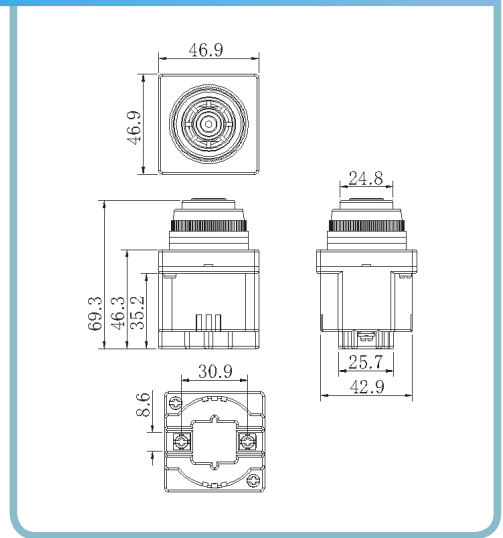

30mm Mounting Buzzer

CA1 Series

Mmdel Number	Voltage	db
CA1-A024	AC24V	75
CA1-A110	AC110V	75
CA1-A220	AC220V	75
CA1-D006	DC6V	75
CA1-D012	DC12V	75
CA1-D024	DC24V	75
CA1-D048	DC48V	75

- Body Material: ABS
- Volume: Over than 75 db
- Packaging Detail: 2 piece / inner box; 200 pcs / carton

Surface Mounting Buzzer

CA2 Series

Mmdel Number	Voltage	db
CA2-A024	AC24V	80
CA2-A110	AC110V	80
CA2-A220	AC220V	80
CA2-D006	DC6V	80
CA2-D012	DC12V	80
CA2-D024	DC24V	80
CA2-D048	DC48V	80

- Body Material: ABS
- Volume: Over than 85 db
- Packaging Detail: 1 piece / inner box; 100 pcs / carton

Flush Mounting Buzzer

CA3 Series

Mmdel Number	Voltage	db
CA3-A024	AC24V	80
CA3-A110	AC110V	80
CA3-A220	AC220V	80
CA3-D006	DC6V	80
CA3-D012	DC12V	80
CA3-D024	DC24V	80
CA3-D048	DC48V	80

- Body Material: ABS
- Volume: Over than 85 db
- Packaging Detail: 1 piece / inner box; 100 pcs / carton

Piezo Siren

Mmdel Number	CA7
Rated voltage	AC110V~220V
Sound	Siren
dB/1m	100-110dB
Plastic Material	ABS
Color	White/Black/Red
Dimension	62mm x 54mm x H38mm

- Volume: Over than 100 db
- Service life: Over than 30 minutes(continue)