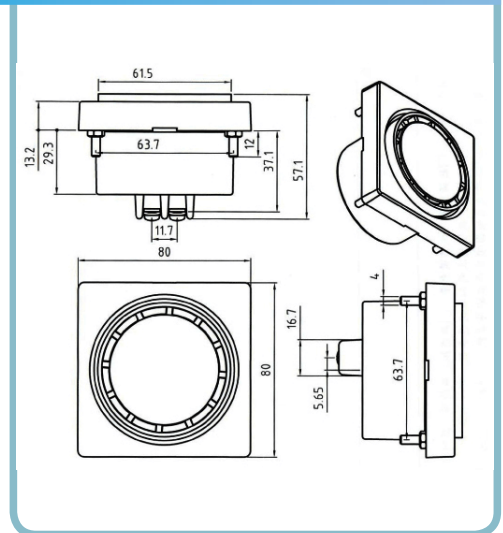

30mm Mounting Buzzer

CA1 Series

Mmdel Number	Voltage	db
CA1-A024	AC24V	75
CA1-A110	AC110V	75
CA1-A220	AC220V	75
CA1-D006	DC6V	75
CA1-D012	DC12V	75
CA1-D024	DC24V	75
CA1-D048	DC48V	75

- Body Material: ABS
- Volume: Over than 75 db
- Packaging Detail: 2 piece / inner box; 200 pcs / carton

Surface Mounting Buzzer

CA2 Series

Mmdel Number	Voltage	db
CA2-A024	AC24V	80
CA2-A110	AC110V	80
CA2-A220	AC220V	80
CA2-D006	DC6V	80
CA2-D012	DC12V	80
CA2-D024	DC24V	80
CA2-D048	DC48V	80

- Body Material: ABS
- Volume: Over than 85 db
- Packaging Detail: 1 piece / inner box; 100 pcs / carton

Flush Mounting Buzzer

CA3 Series

Mmdel Number	Voltage	db
CA3-A024	AC24V	80
CA3-A110	AC110V	80
CA3-A220	AC220V	80
CA3-D006	DC6V	80
CA3-D012	DC12V	80
CA3-D024	DC24V	80
CA3-D048	DC48V	80

- Body Material: ABS
- Volume: Over than 85 db
- Packaging Detail: 1 piece / inner box; 100 pcs / carton

Piezo Siren

Mmdel Number	CA7
Rated voltage	AC110V~220V
Sound	Siren
dB/1m	100-110dB
Plastic Material	ABS
Color	White/Black/Red
Dimension	62mm x 54mm x H38mm

- Volume: Over than 100 db
- Service life: Over than 30 minutes(continue)