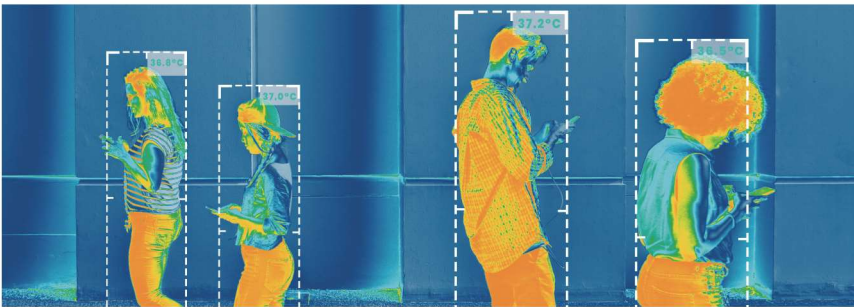

# Bispectral Thermal Network Camera

TC-2183-E13  
(PoE)

TC-2183-L13  
(4G LTE/RJ-45)

- Combines thermal and visual (Full HD) video streams
- Thermal sensitivity:  $\leq 60$  mK @ f#1.0
- Palette
- One IP, bispectral video with temperature information in one stream
- H.264/H.265 compression video streams
- 4G LTE / RJ-45 multiple interfaces
- Over temperature/ Motion detection/ Electric fence / Alarm zone / Push notification
- Cloud monitoring and storage
- Two-way audio
- App/ Management / Push notification
- IP66 outdoor protection
- SD card storage

LTE transmission

Through fog and haze

Two Lens

Thermal Image

Alarm notification

Power over Ethernet

TC-2183 is an outdoor bispectral thermal network camera, which can capture clear image at a resolution up to Full HD in daytime. TC-2183 can be used for surveillance of wide range and long distance with thermal vision ability in total darkness. TC-2183 is suitable for border security, devices temperature monitoring, gas leakage monitoring, abnormal temperature, etc.